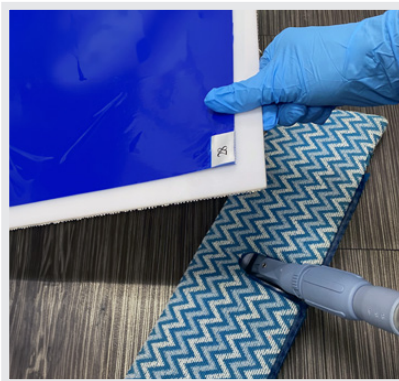

### Description

Tacky Traxx™ Cleanroom Sticky Mat Frames are an indispensable tool for contamination control. Made from durable plastic, these economical frames provide a designated area for your cleanroom sticky mats, allowing you to effortlessly clean underneath and move them to various sections of your facility as needed.

Crafted from lightweight yet robust polystyrene, the Tacky Traxx™ Cleanroom Sticky Mat Frame can withstand the rigors of daily use in demanding cleanroom environments. Its non-skid mesh backing provides unwavering stability, preventing unwanted movement and ensuring it remains firmly in place, even in high-traffic areas.

### *Enables Full-Floor Surface Disinfecting*

With a simple lift of the frame, you gain access to the floor beneath, allowing for thorough surface disinfecting. This meticulous attention to detail ensures that your cleanroom entry areas remain immaculate, meeting the most stringent standards.

### Features & Benefits

- Tacky mat frame can be easily lifted to allow cleaning underneath.
- Provides a designated area for your cleanroom sticky mats
- Enables tacky mat to be moved to various areas of the facility
- Lightweight and durable polystyrene
- Non-skid mesh backing