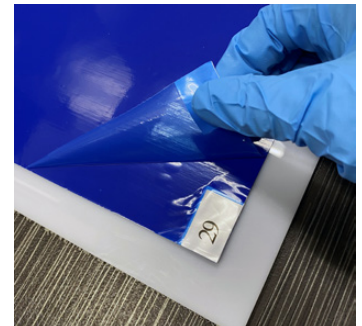

### Description

Tacky Traxx™ Cleanroom Sticky Mat Frames are an indispensable tool for contamination control. Made from durable plastic, these economical frames provide a designated area for your cleanroom sticky mats, allowing you to effortlessly clean underneath and move them to various sections of your facility as needed.

Crafted from lightweight yet robust polystyrene, the Tacky Traxx™ Cleanroom Sticky Mat Frame can withstand the rigors of daily use in demanding cleanroom environments. Its non-skid mesh backing provides unwavering stability, preventing unwanted movement and ensuring it remains firmly in place, even in high-traffic areas.