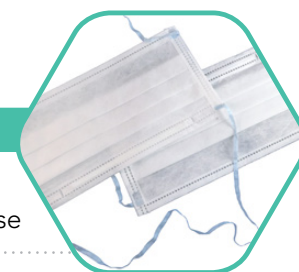

**Bee-Safe Disposable Garments** are cost-effective and comfortable. They are ideal for a variety of applications including: **cross-contamination prevention, laboratory, general maintenance, food processing, environmental clean-up, construction, and more.**

### Shoe & Boot Covers

Product Name	Description	Item #	Packaging
<b>Bee-Safe Non-Skid Shoe Covers</b>	Non-skid base, Blue, Polypropylene (Non-skid). Sizes: L, XL, 2 XL	GAH-SP-NS-(SIZE)	300/PCS Per Case
<b>Bee-Safe Super Non-Slip Shoe Covers</b>	Super Sticky Polyethylene, Nonwoven Coated, White, Sizes: L, XL	GAH-SC-S-(SIZE)	300/PCS Per Case
<b>Bee-Safe Boot Covers</b>	Boot cover, PVC Sole, CPE+PPE Coated	GAH-BC-(SIZE)	100/PCS Per Case

### Face Masks and Beard Covers

Product Name	Description	Item #	Packaging
<b>Bee-Safe Beard Cover</b>	10 Gram Polypropylene Beard Cover. Colors: White, Blue	GAH-BRD-W/B	100/PCS Per Bag, 1000 /PCS Per Case
<b>Bee-Safe 3-Ply ES Face-mask with Polyurethane Loop</b>	3-Ply ES Facemask with Polyurethane Loop. Loop is available as earloop or head-loop type	FM-PUE.18 (Earloop) FM-PUH.18 (Headloop)	50/PCS Per Bag, 20 Bags Per Case
<b>Bee-Safe 3-Ply SBPP Face Masks</b>	3-Ply SBPP Face Masks with Flat OP Latex-Free Earloop, available as earloop or head-loop type	FM-OPE.18 (Earloop) FM-OPH.18 (Headloop)	50/PCS Per Bag, 20 Bags Per Case

### Bouffant Caps & Hoods

Product Name	Description	Item #	Packaging
<b>Bee-Safe 19" Polypropylene Bouffant</b>	Colors: White, Blue	GAH-BP-19-(BL/WH)	100 PCS/Poly Bag, 1000 PCS/Case
<b>Bee-Safe 21" Polypropylene Bouffant</b>	Colors: White, Blue	GAH-BP-21-(BL/WH)	100 PCS/Poly Bag, 1000 PCS/Case
<b>Bee-Safe 24" Polypropylene Bouffant</b>	Colors: White, Blue	GAH-BP-24-(BL/WH)	100 PCS/Poly Bag, 1000 PCS/Case
<b>Bee-Safe 28" Polypropylene Bouffant</b>	Colors: White, Blue	GAH-BP-28-(BL/WH)	100 PCS/Poly Bag, 1000 PCS/Case
<b>Bee-Safe Hood</b>	Color: White	GAH-HOOD-WH-(Size)	100 PCS/Bag, 10 Bags/Case, 1000 PCS/Case